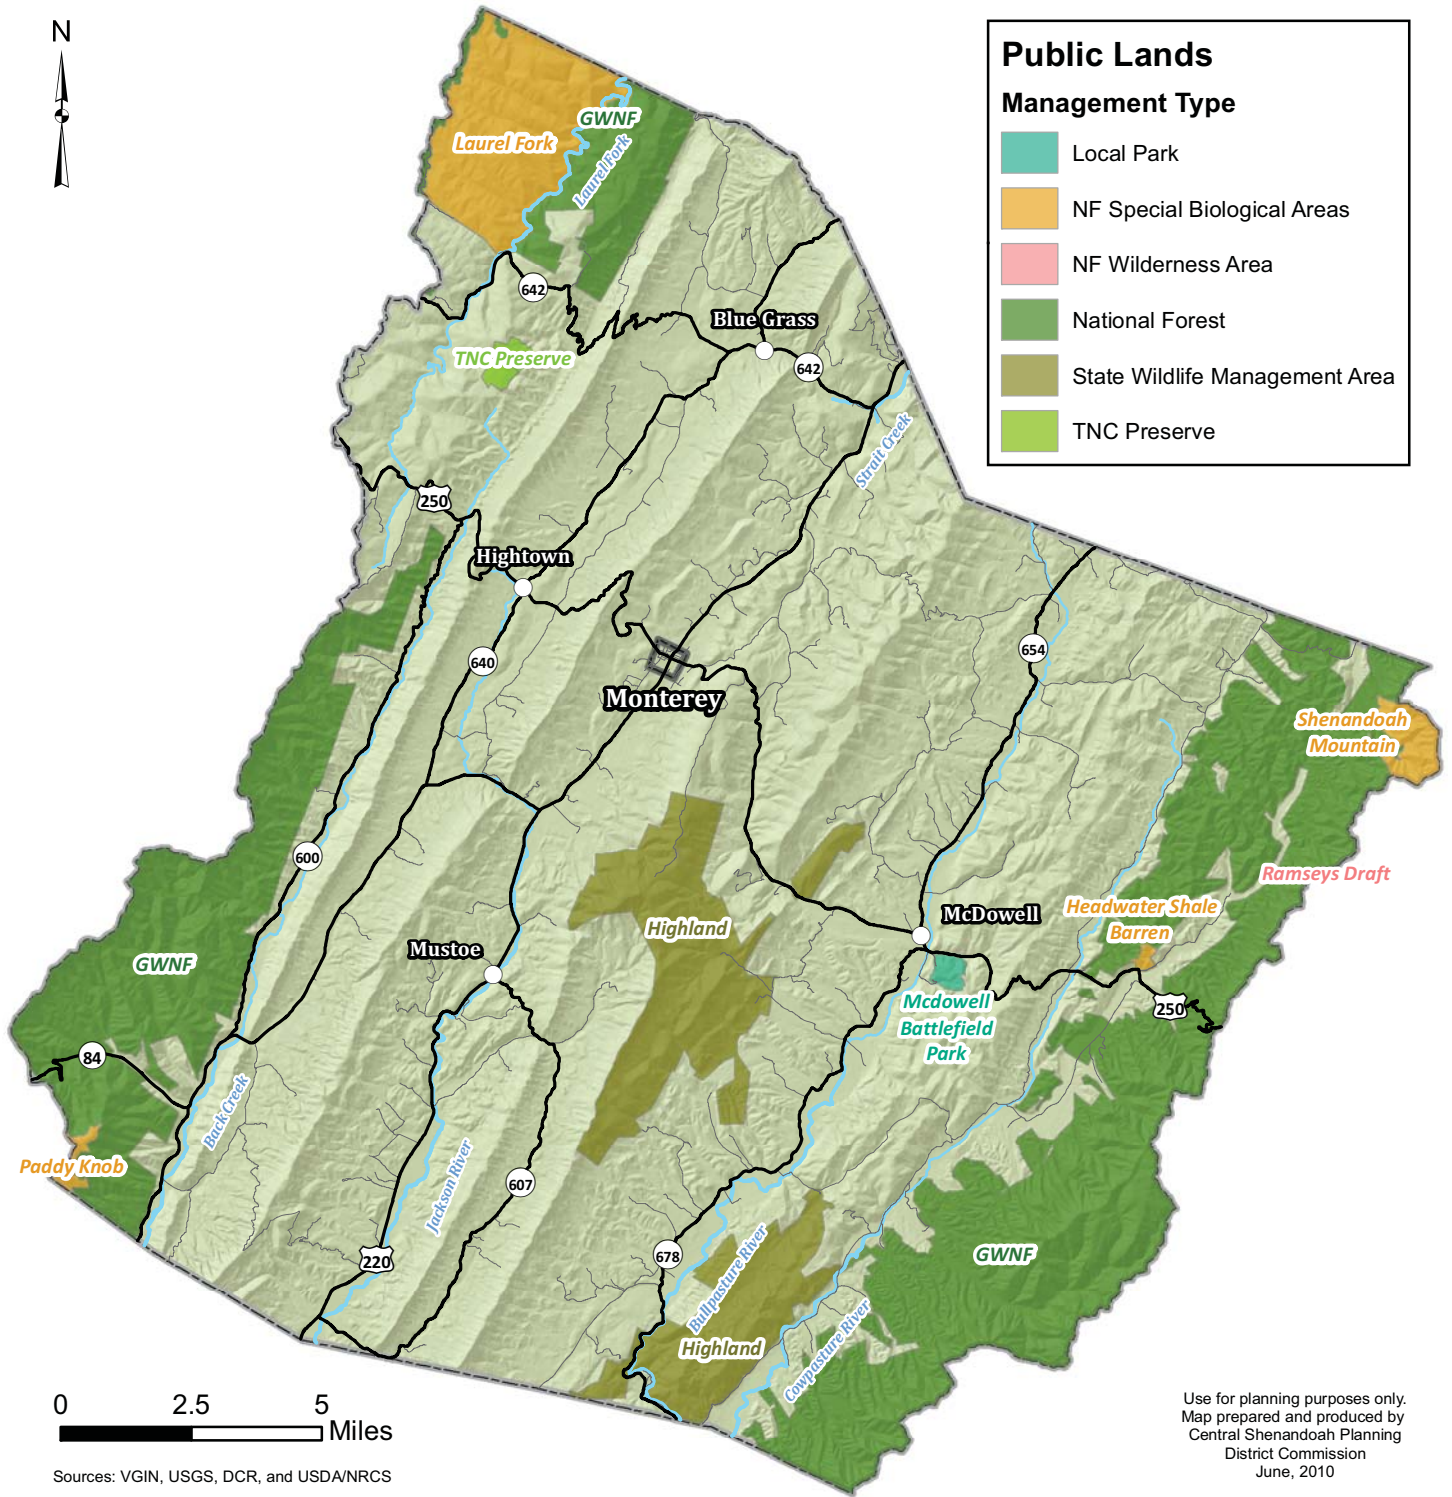

County of Highland - Public Lands

Public Lands Management Type

- Local Park
- NF Special Biological Areas
- NF Wilderness Area
- National Forest
- State Wildlife Management Area
- TNC Preserve

Use for planning purposes only.
 Map prepared and produced by
 Central Shenandoah Planning
 District Commission
 June, 2010

- Highland Co. Boundary
- Town Limits
- Populated Places
- Major Roads
- Secondary Roads
- Hydrography