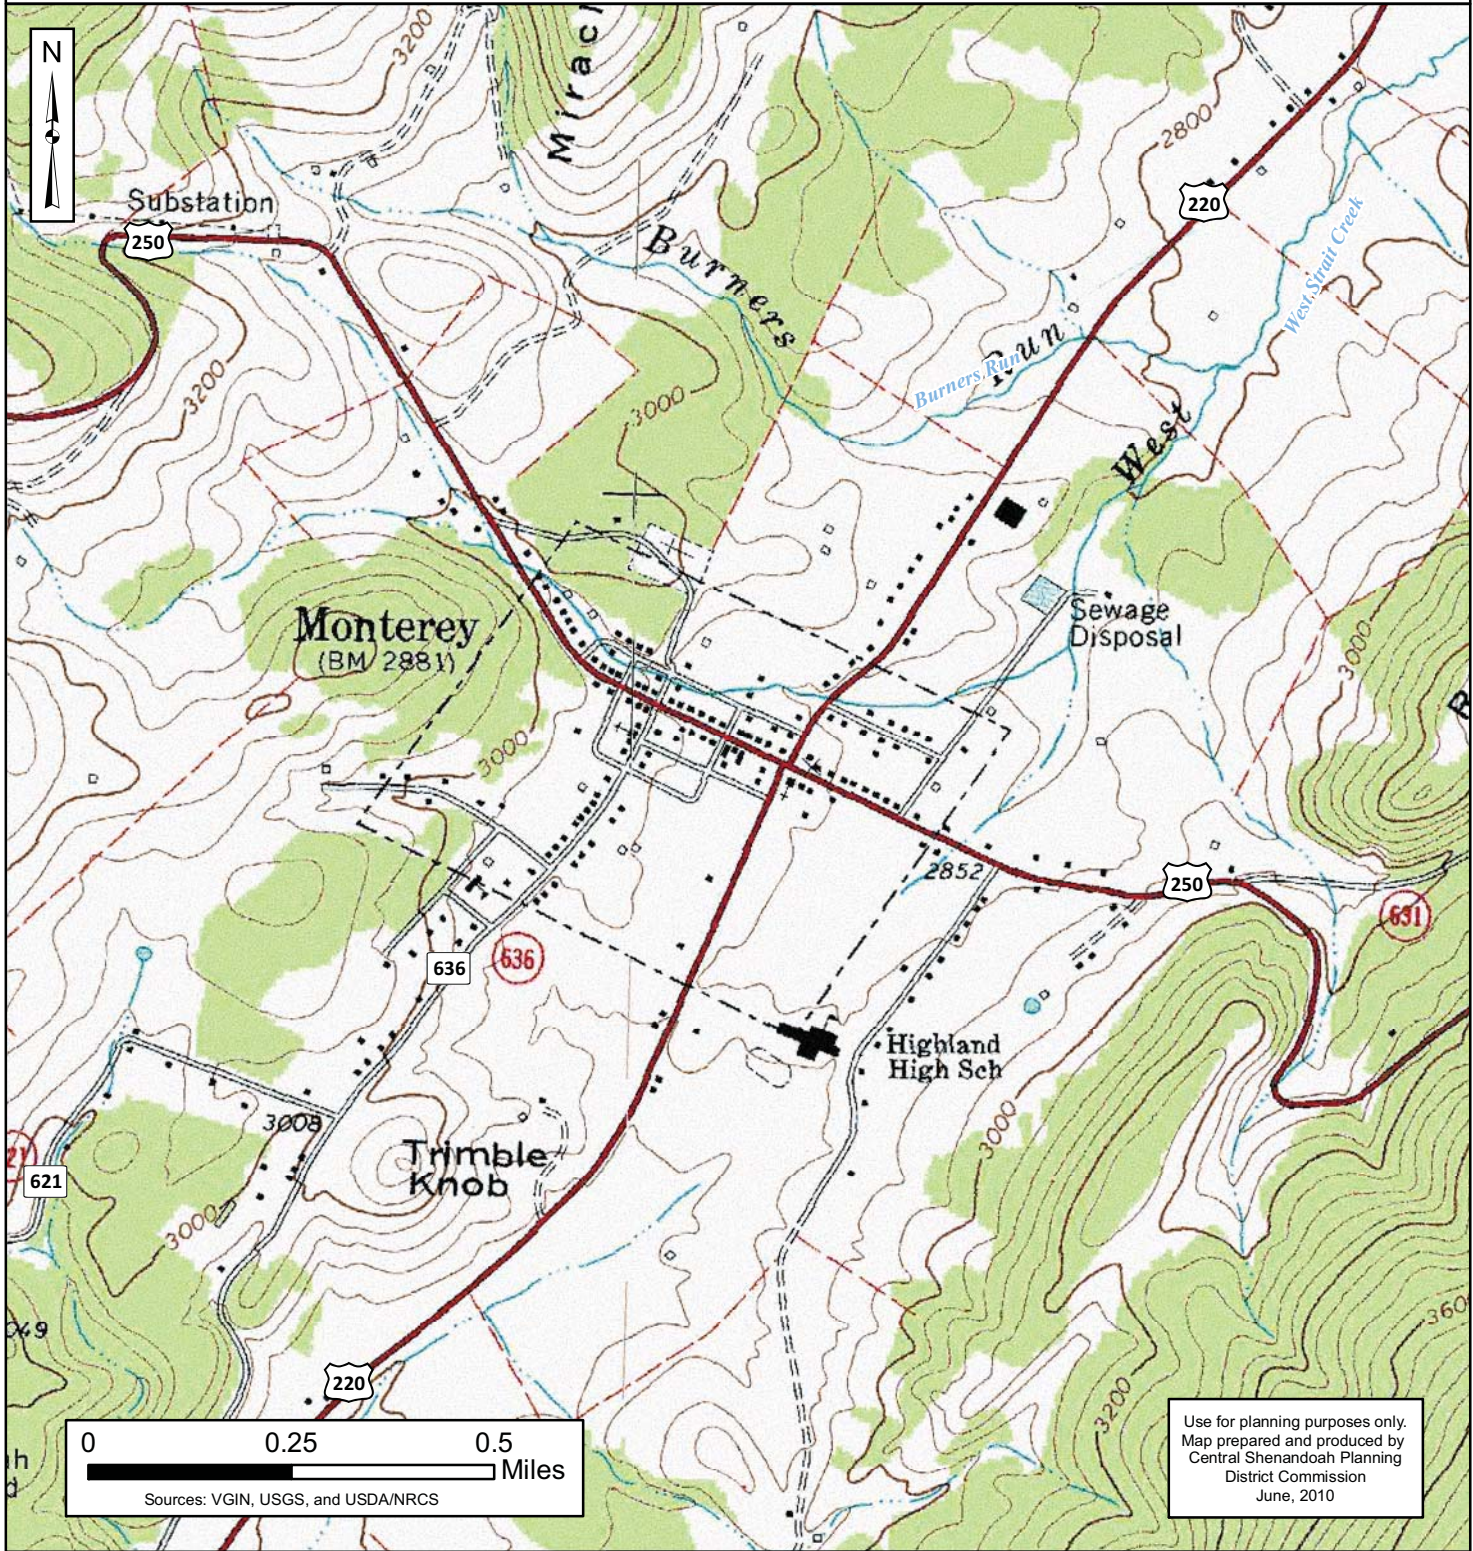

County of Highland - Topographic Map

Use for planning purposes only.
Map prepared and produced by
Central Shenandoah Planning
District Commission
June, 2010